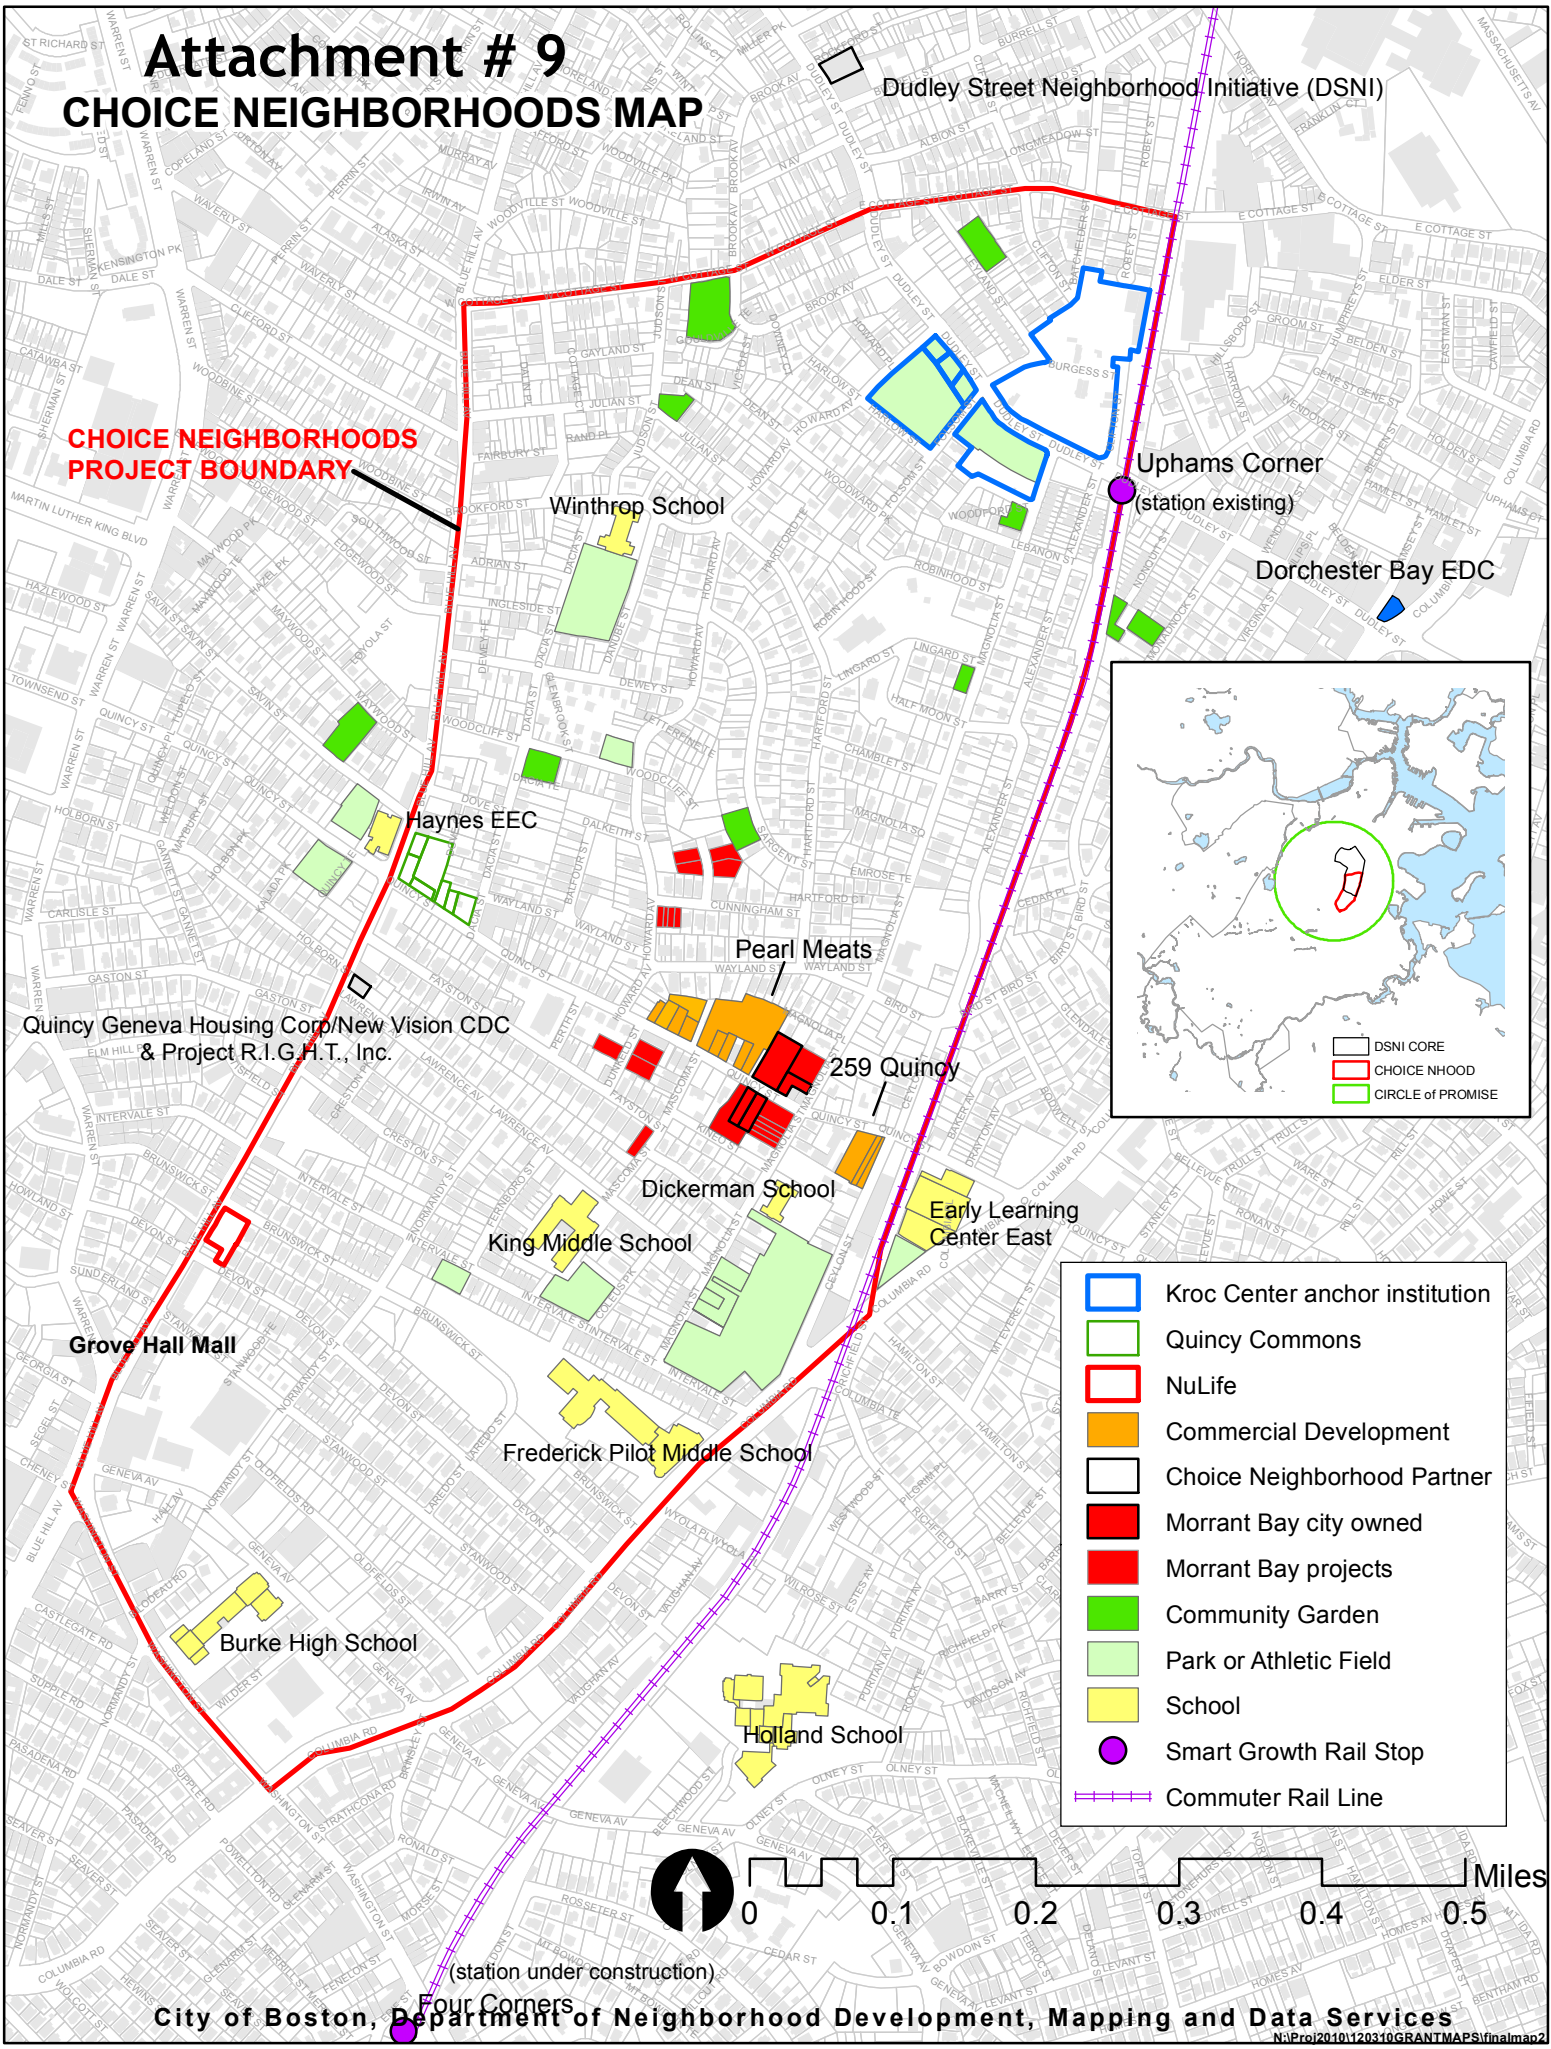

Attachment # 9 CHOICE NEIGHBORHOODS MAP

Dudley Street Neighborhood Initiative (DSNI)

**CHOICE NEIGHBORHOODS
PROJECT BOUNDARY**

- Kroc Center anchor institution
- Quincy Commons
- NuLife
- Commercial Development
- Choice Neighborhood Partner
- Marrant Bay city owned
- Marrant Bay projects
- Community Garden
- Park or Athletic Field
- School
- Smart Growth Rail Stop
- Commuter Rail Line

(station under construction)

Four Corners